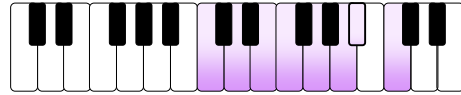

Analyze and Learn From

Happy Birthday

1. This version of Happy Birthday is based on which scale? _____
Hint: Look at the highlighted keys. Which major scale has B flat as its only black key?

2. On which scale degree does the song start? _____

3. On which scale degree does the song end? _____

4. Name the interval between the first and second notes. _____

5. Name the interval between the second and third notes. _____

6. Complete the key signature for this song.

7. Draw the primary chords of this key.

8. Use your ear to figure out which chords accompany the melody. Choose from the primary chords and write the chord names above the lyrics.

Happy birthday to you! Happy birthday to you!